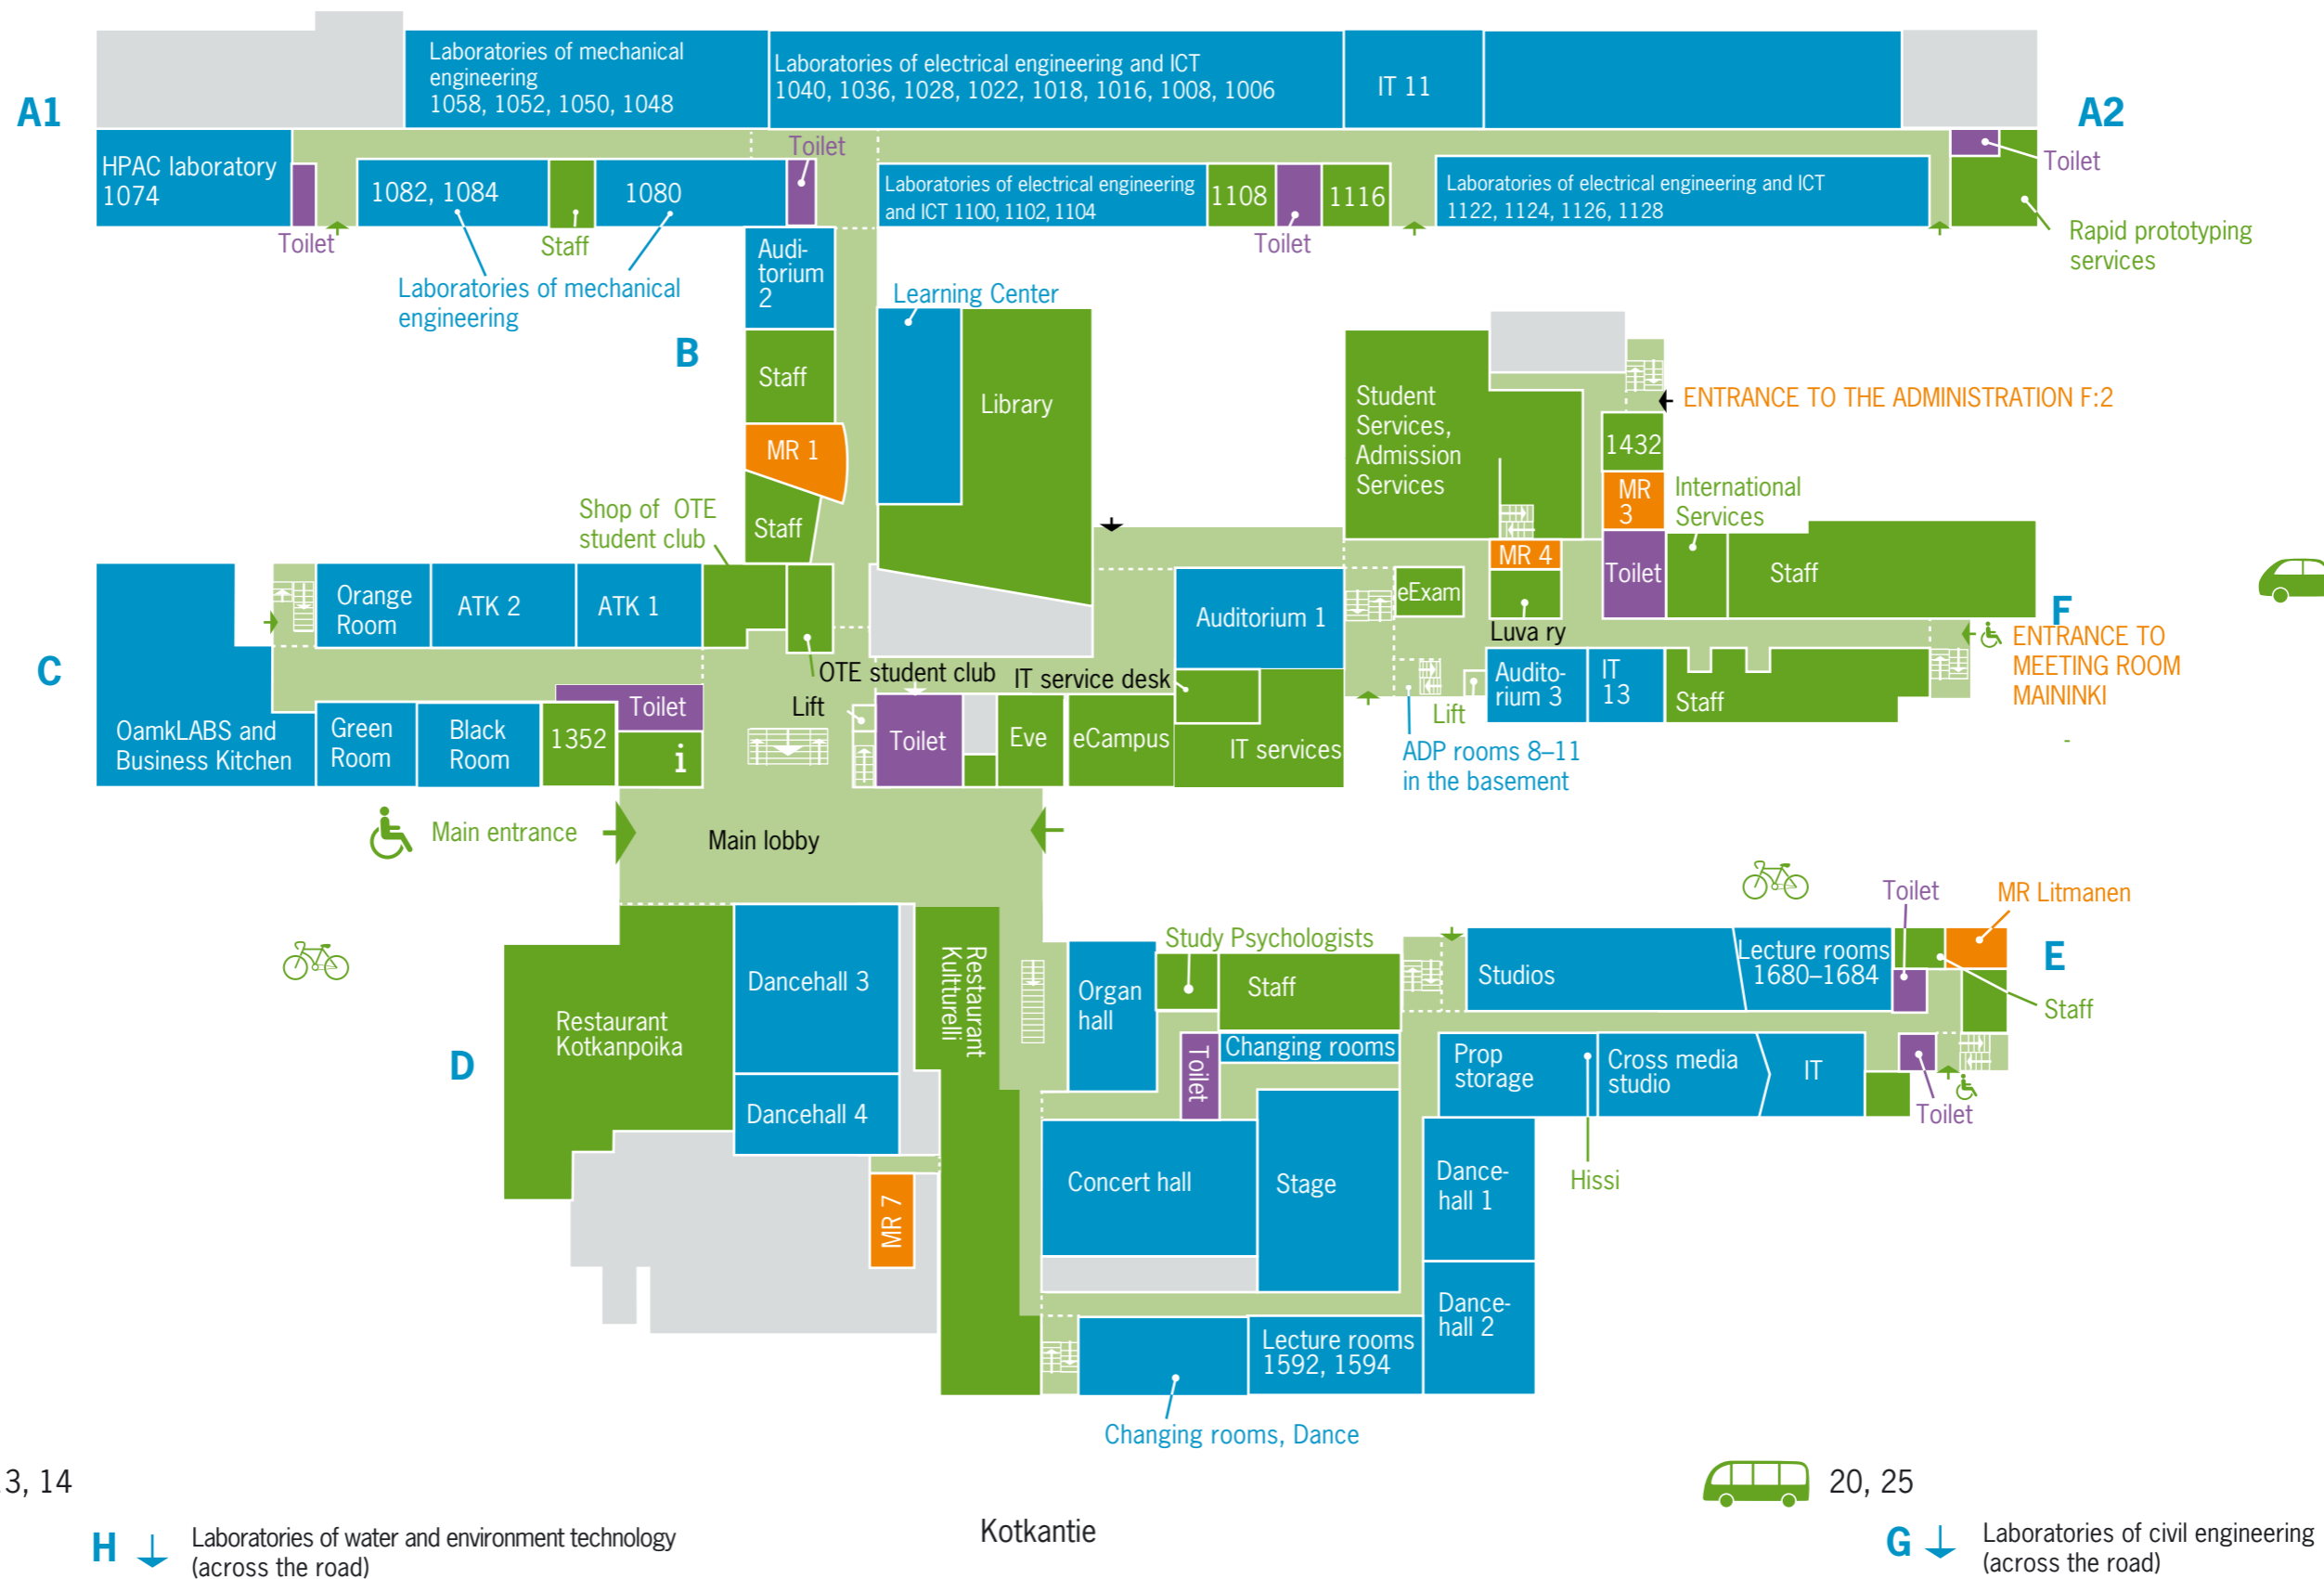

# Kotkantie campus, 1st floor

**i** Caretakers **040 141 5510**

Joutsentie

Pyörätie  
Kortinkangas

Kotkantie

7, 12, 13, 14

20, 25

**H** ↓ Laboratories of water and environment technology (across the road)

**G** ↓ Laboratories of civil engineering (across the road)

- Lecture rooms
- Meeting rooms
- Toilets
- Other rooms
- Corridors
- Staff only
- ↑ Open entrance
- ↑ Locked entrance