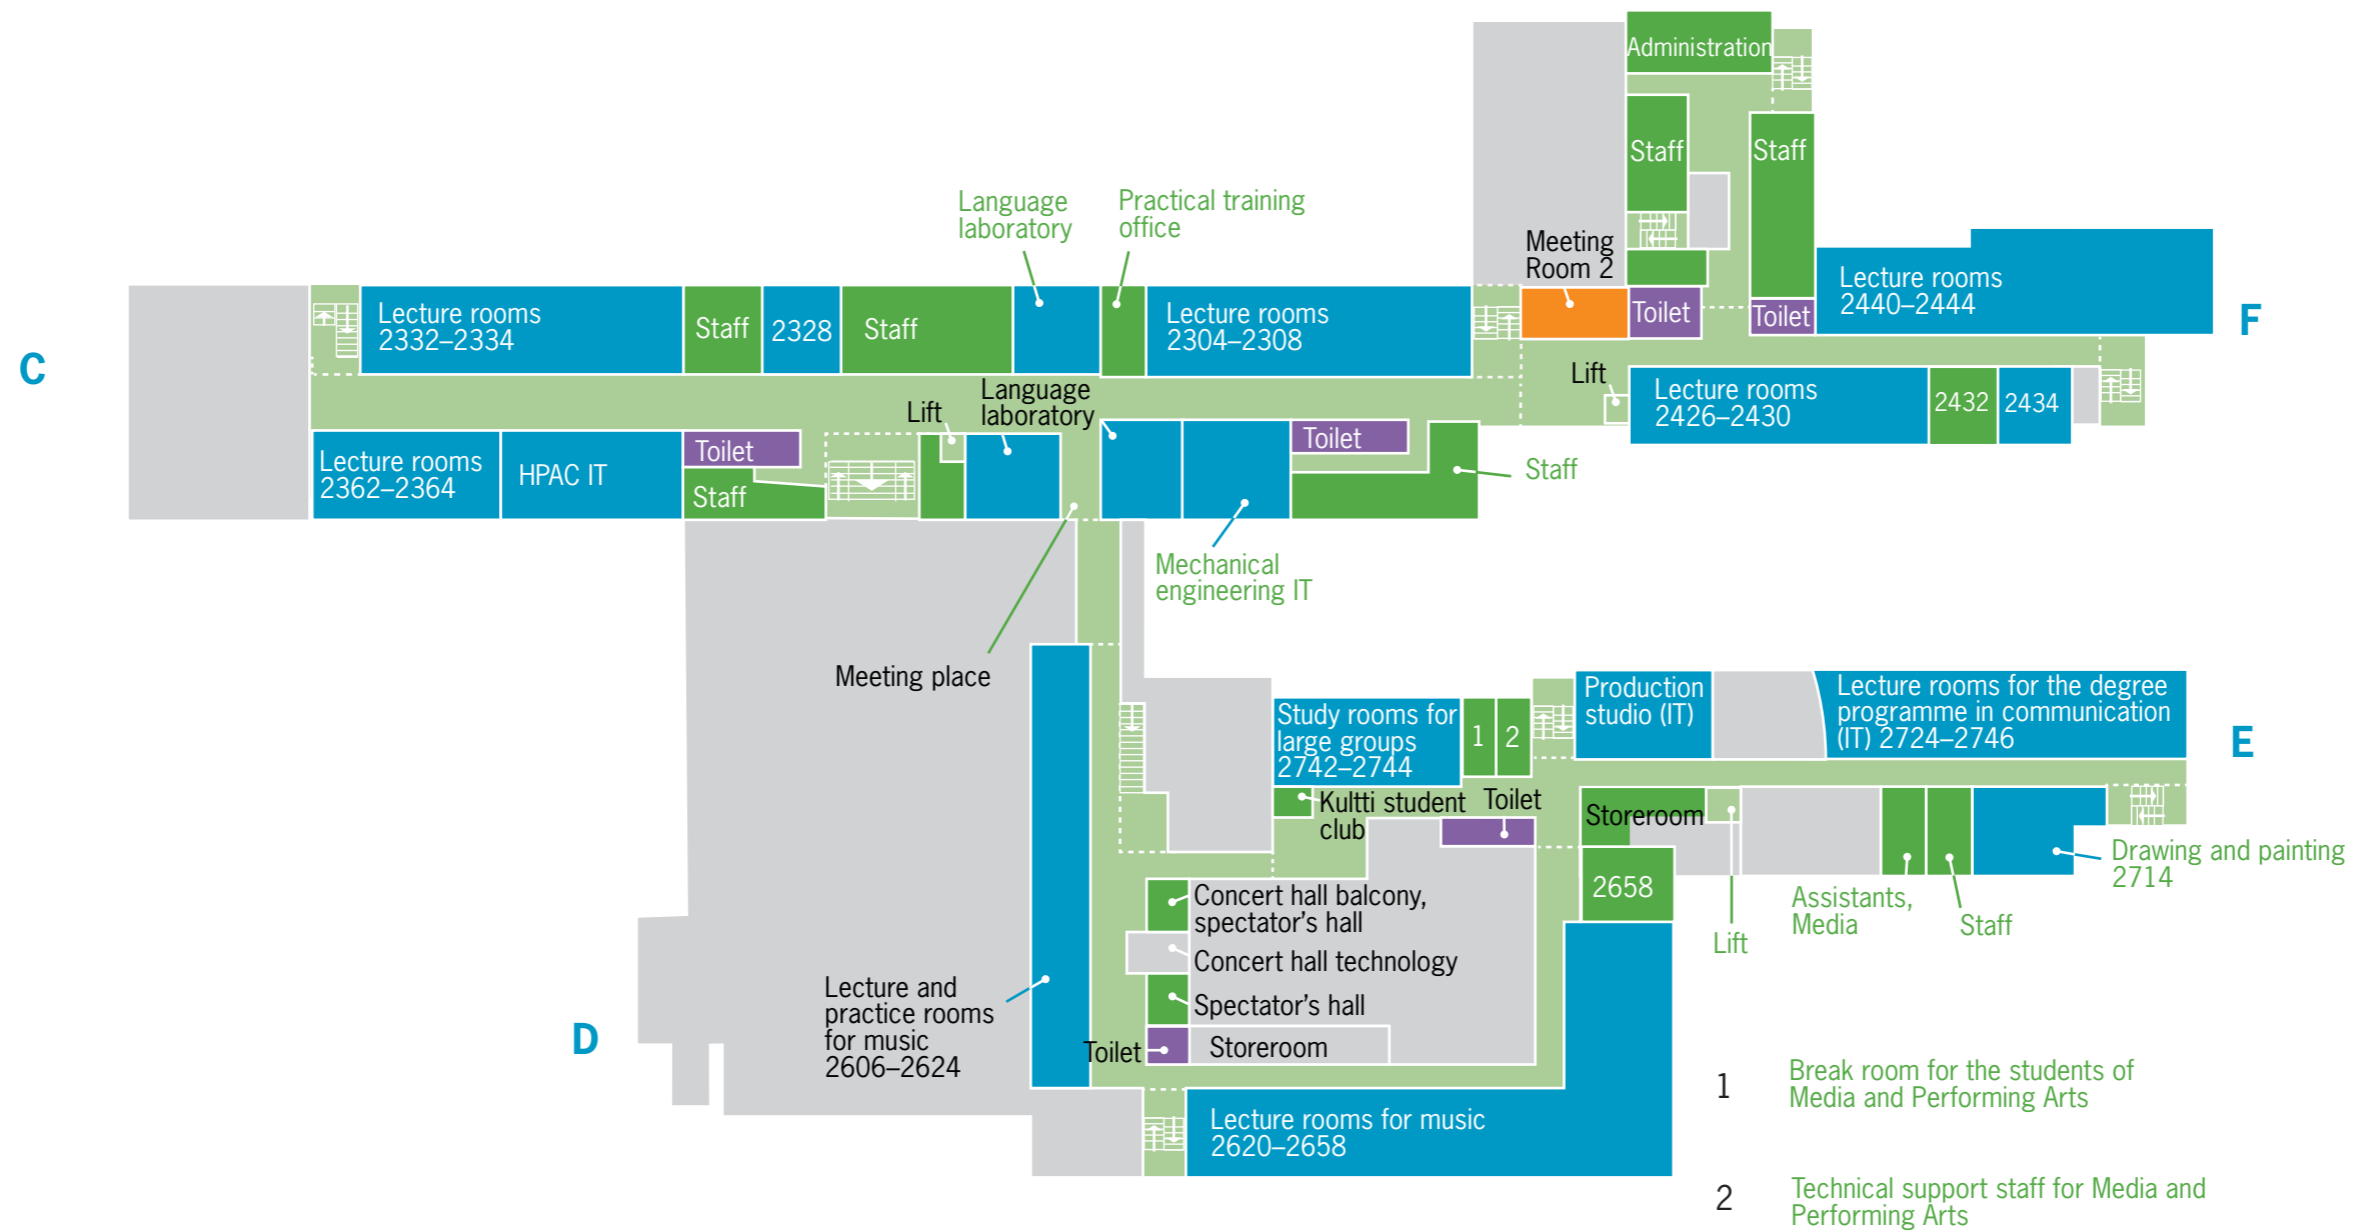

Kotkantie campus, 2nd floor

i Caretakers **040 141 5510**

- Lecture rooms
- Meeting rooms
- Toilets
- Other rooms
- Corridors, passageways
- The top of a tall space or an inaccessible or an area accessible only for the staff